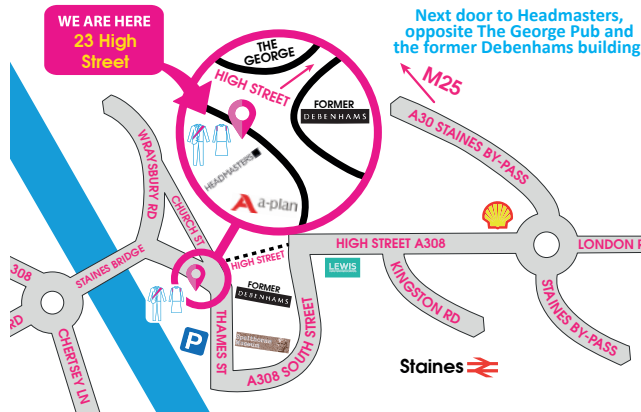

P.E. PACK

OVER
5%

ALL YEAR ROUND SAVINGS on this pack compared to buying items separately

- 1x School P.E. Hoodie
- 1x P.E. T-Shirt
- 1x P.E. Shorts
- 1x Jogging Bottoms
- 1x Pair of Plimsolls
- 1x 3 Pair White Socks

RRP*
£57 - 59

PACK PRICE FROM
£54

All prices are correct at time of print. All offers and prices are subject to availability and price change without notice. School Uniform Direct reserves the right to refuse any sale.

PLEASE NOTE: PACKS ARE SUBJECT TO CHANGE OF ITEMS AND PRICES - PLEASE VISIT US ONLINE OR IN-STORE FOR THE LATEST PRICES

6 month exchange & price promise

Purchase any item & get up to 6 months to exchange. Keep them unused and in the original packaging. Take advantage of up to 15% savings with multibuy offers & exchange if they grow out of it. In the unlikely event you find an identical item cheaper within 10 miles of our stores, we will refund the difference PLUS 5%.

Also available from our stores

Girlguiding Rainbows Brownies Swimming Formal

We actively try to use UK manufacturers to help support our local and national industries. All our garments are ethically sourced to ensure that we are helping to sustain a better future for all.

STAINES BRANCH

Address
23 High Street, Staines, TW18 4QY

Phone
020 8544 5440

Free Parking
Pay & display on Church Street
Car Parks just off Thames Street

Bus
Stops Staines Bridge: 51, 71, 305, 441, 446, 500, 566, 567, 593, 656, 695

Trains
Staines (12 mins walk)